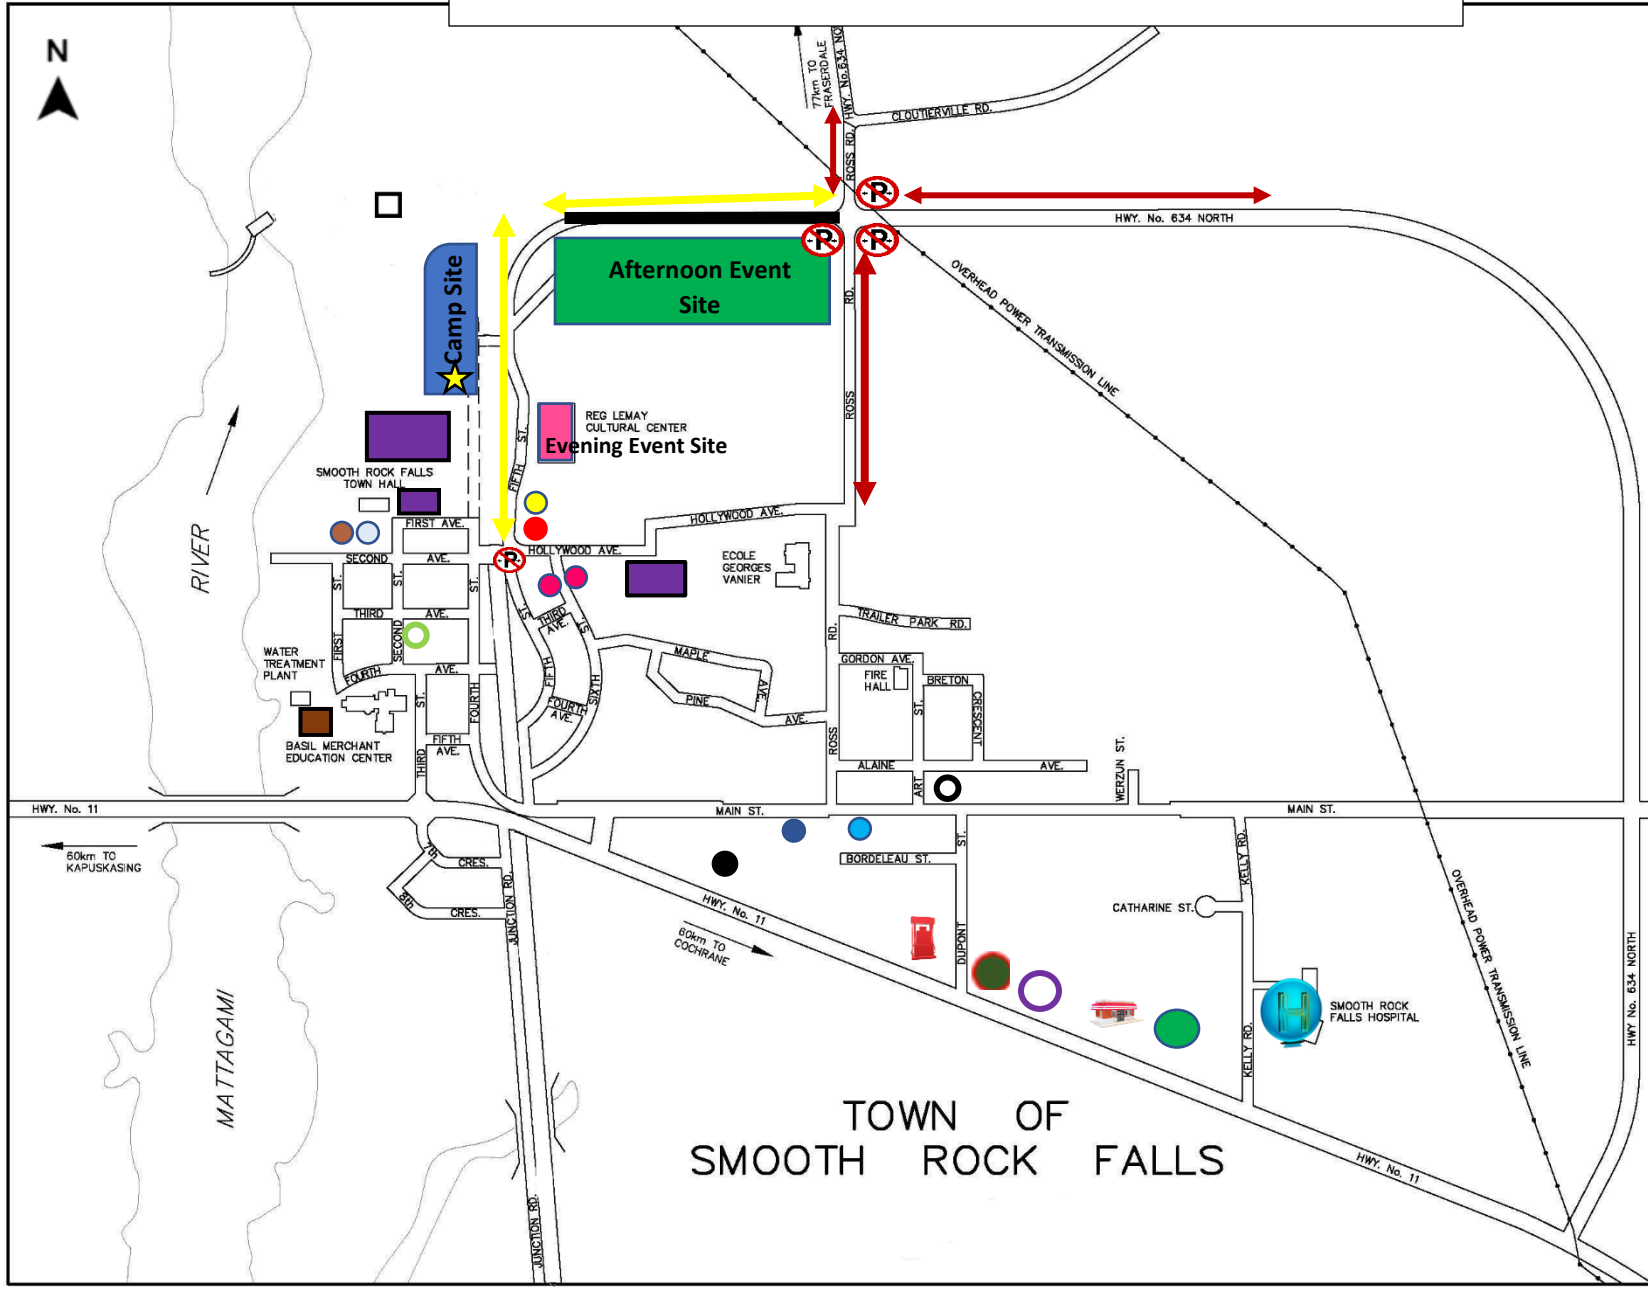

# EVENT MAP

## LEGEND:

-  Campsite
  -  Day Parking Areas NO camping
  -  Museum
  -  SRF Canine Show
  -  No Parking Zone
  -  Event Site (Golf Course)
  -  Road Closed
  -  Reg Lamy Cultural Centre
  -  Race Track
  -  Hospital
  -  Freshmart-Grocery Store
  -  Esso/Smoothys Restaurant
  -  Chinese Restaurant
  -  Moose Motel
  -  LCBO
  -  Pool & Park
  -  Real Confectionary
  -  Sunrise Orchard
  -  SRF Pharmacy
  -  Blanchette Hardware Store
  -  Rolly's Mechanical
  - BANKS**  RBC  CAISSE
-  M&R Fitness

TOWN OF  
SMOOTH ROCK FALLS